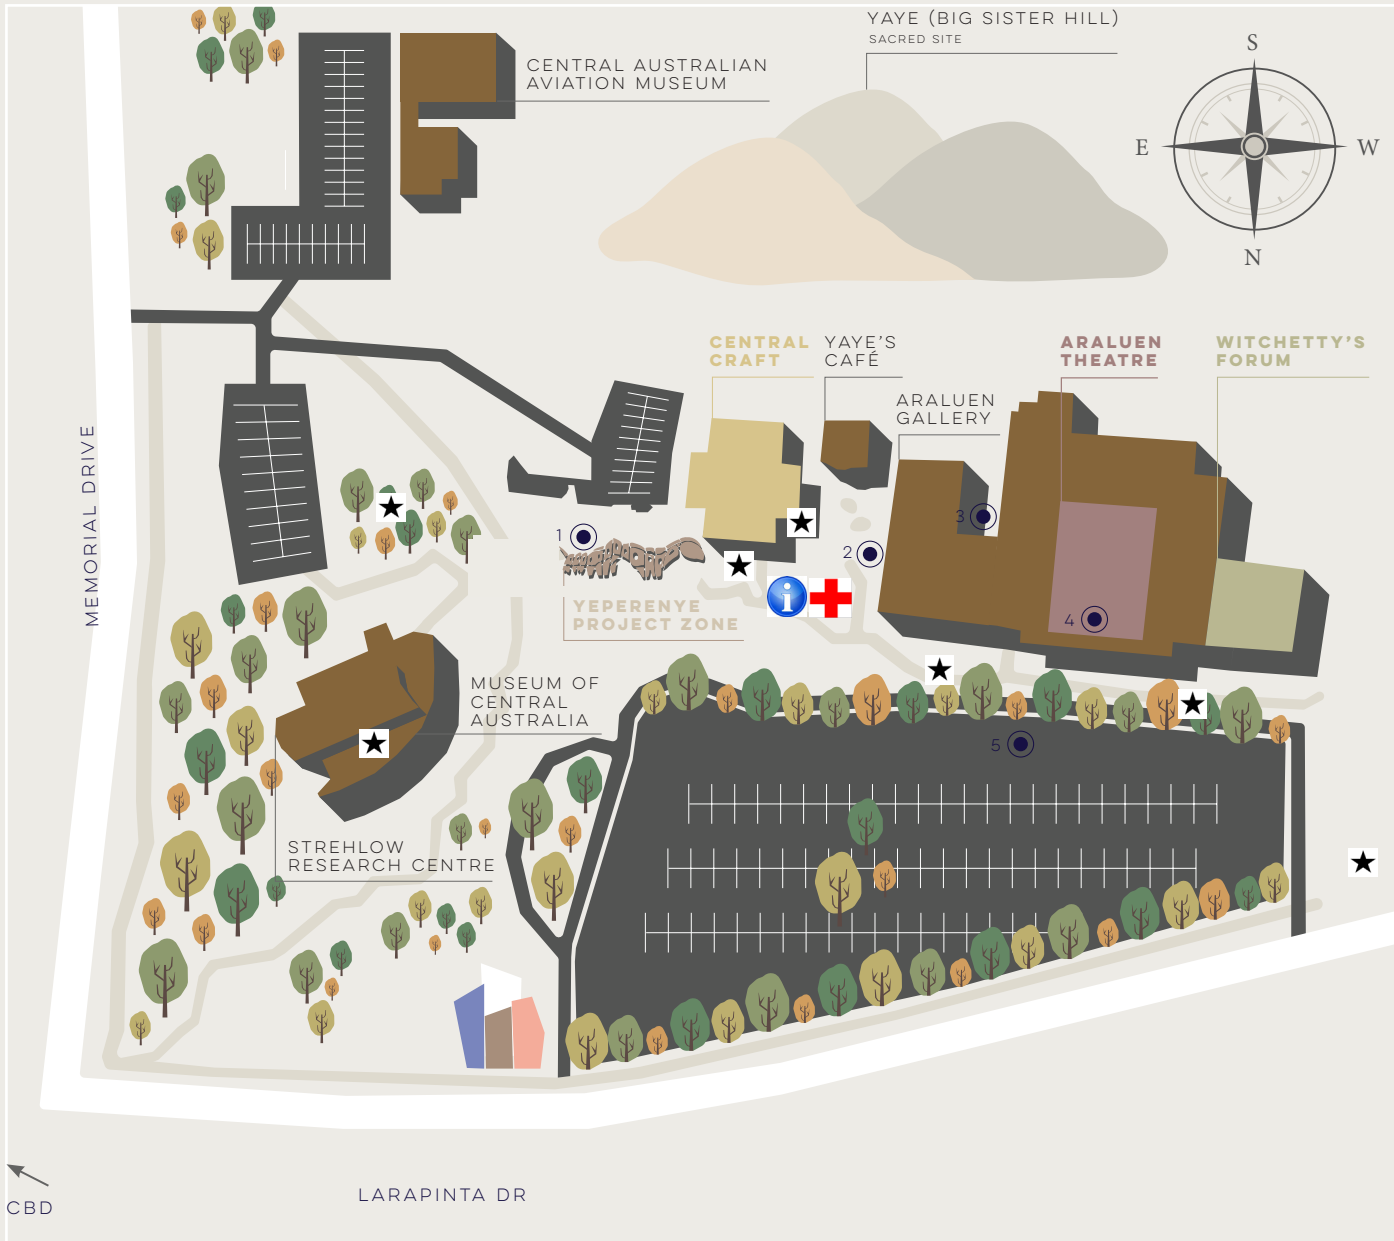

## ARALUEN CULTURAL PRECINCT MAP

- MAJOR ROAD
- FOOTPATH
- INTERNAL ROAD
- TOILET
- PUBLIC ART

1. YEPERENYE, DAN MURPHY AND STUDENTS FROM THE CENTRE FOR APPROPRIATE TECHNOLOGY'S ATWORK PROGRAM
2. YUELUMU, NYINYALINGI, YULUTJIRKA, TJIPITJI AND NGALU CLIFFORD POSSUM
3. SCULPTURE GARDEN
4. ARRERNTÉ COUNTRY, WENTEN RUBUNTJA AND CEDAR PREST, SLUMPED AND STAINED GLASS
5. THE SPLIT, TREVOR WEEKES